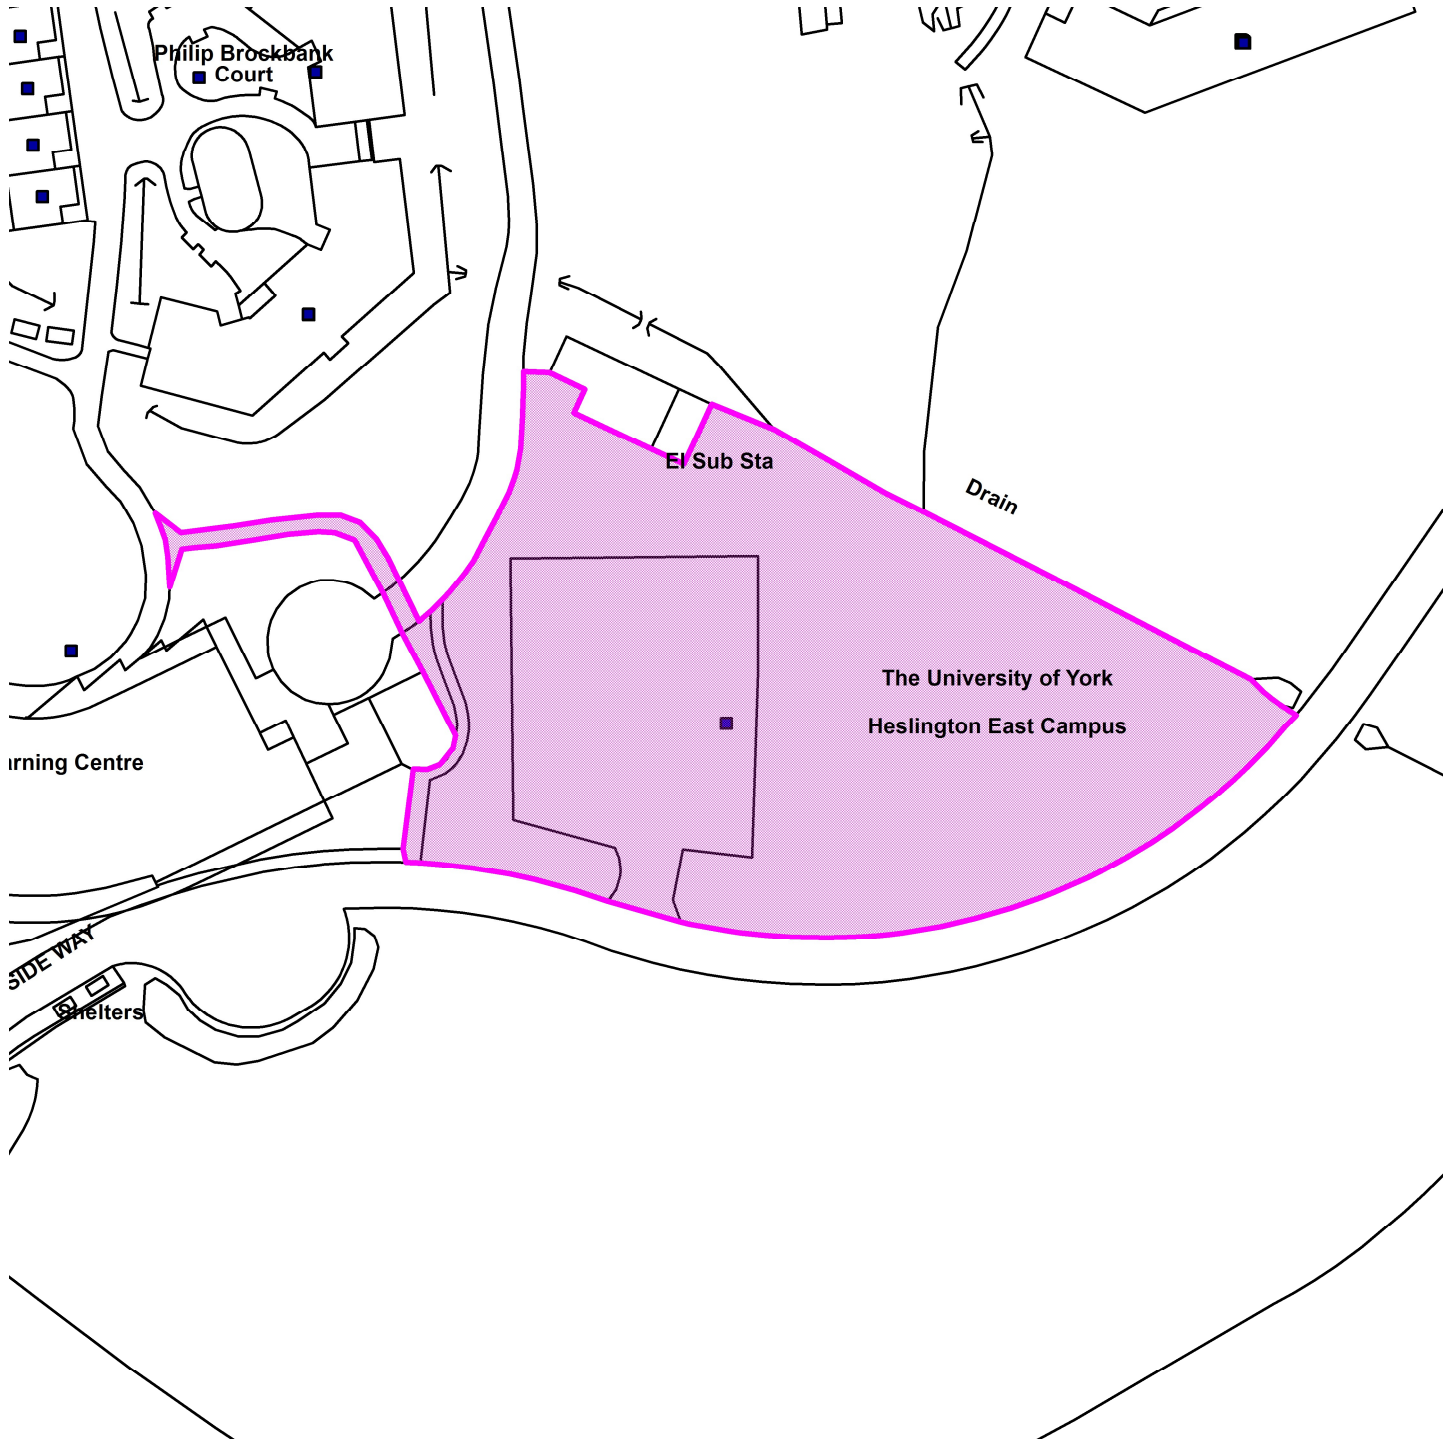

19/02540/REMM

Proposed Research Centre Lakeside Way Heslington

Scale : 1:1059

Reproduced from the Ordnance Survey map with the permission of the Controller of Her Majesty's Stationery Office © Crown Copyright 2000.

Unauthorised reproduction infringes Crown Copyright and may lead to prosecution or civil proceedings.

Organisation	Not Set
Department	Not Set
Comments	Not Set
Date	03 February 2020
SLA Number	Not Set